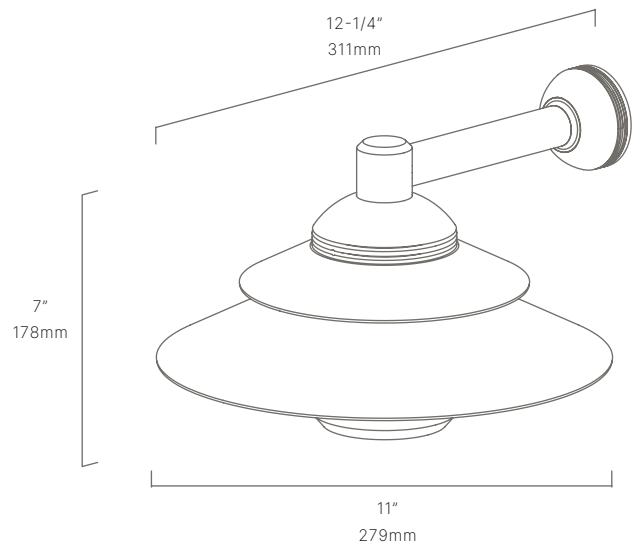

### CONFIGURATOR:

STW651211	LED	FINISH
	<input type="text"/>	<input type="text"/>
<b>( ) = Most common configuration</b>	<b>(2716) 2700K 16W</b> (3016) 3000K 16W	<b>(NAT) Natural Brass</b> (BLP) Bronze Living Patina (BLPX) Extra Dark BLP (NI) Nickel PVD

### AVAILABLE FINISHES:

FIXTURE DIMENSIONS	D11" x L12-1/4" x H7"
LIGHT SOURCE	Integrated LED
COLOR TEMPERATURES	2700K, 3000K
WATTAGES	16W
CRI (RA)	80 CRI
VOLTAGE	12V
DELIVERED LUMENS	407lm (3000K)
DIMMABLE	Yes, Dim to <10% via Transformer
DRIVER	Yes, 12V Integral Constant Current
TRANSFORMER	No, 12V AC/DC Transformer Required
MOUNT	Included 1/2" Adapter
FINISH	Included Natural
MATERIAL	Brass & Copper
WIRE LENGTH	24"
LOCATION	Exterior Wet
CERTIFICATIONS	UL, IP66, IP67, Dark Sky